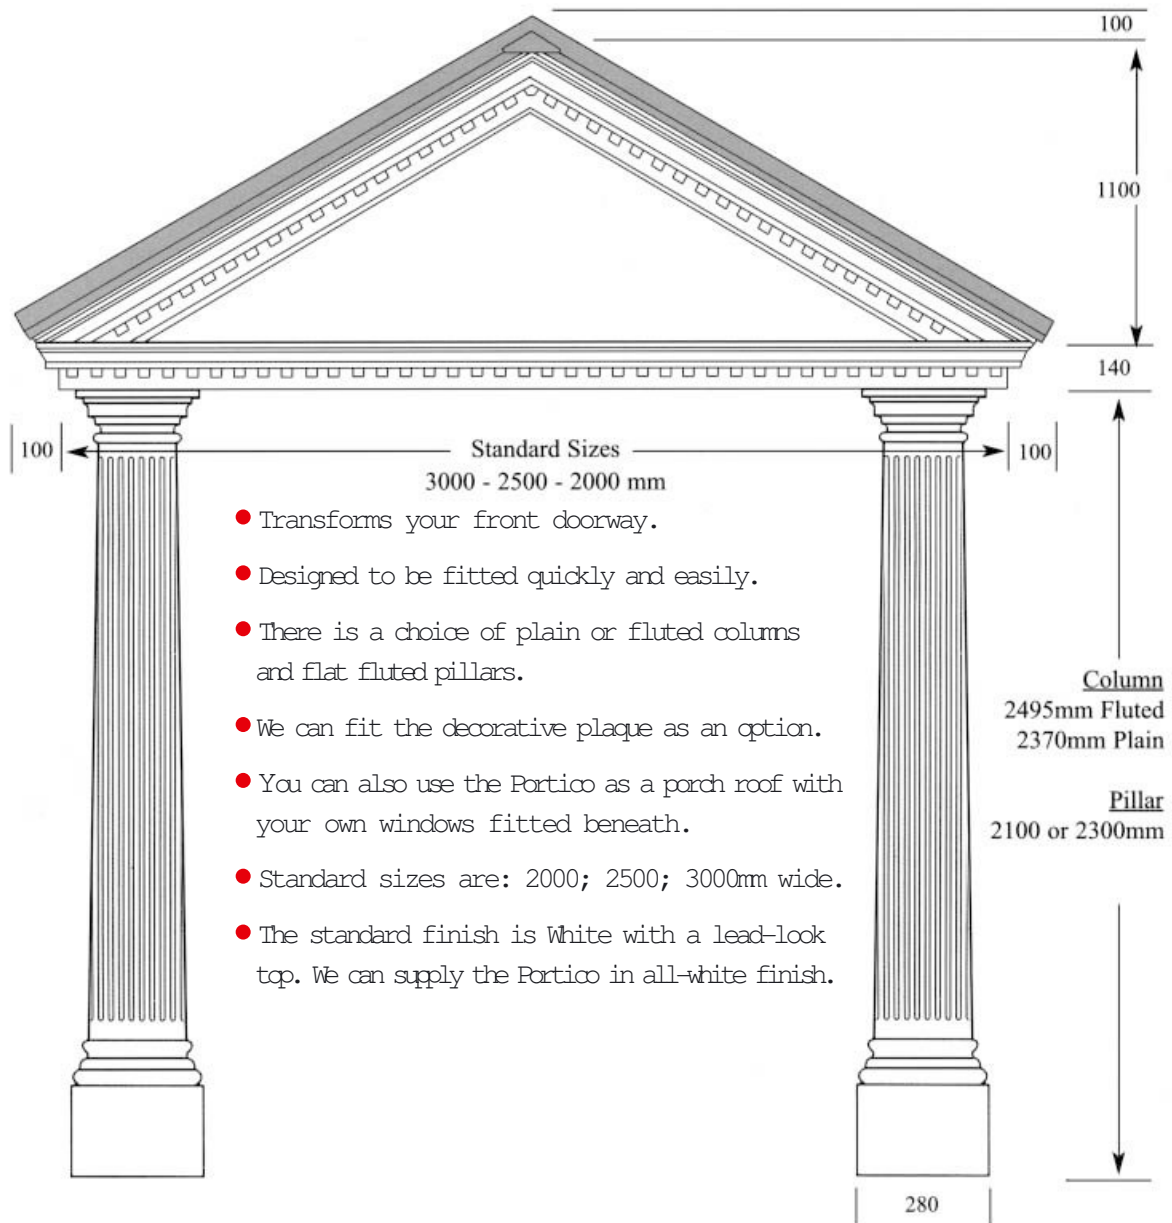

# VICTORIAN PORTICO

## Columns Options:

	Height	Width
Full Plain Column	2370mm	330mm
Half Plain Column	2370mm	330mm
Full Fluted Column	2495mm	350mm
Half Fluted Column	2495mm	350mm
Half Flat Fluted Pillar	2100mm	276mm
Half Flat Fluted Pillar	2300mm	276mm