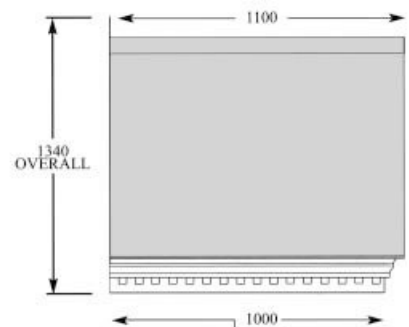

## Columns Options:

	Height	Width
Full Plain Column	2370mm	330mm
Half Plain Column	2370mm	330mm
Full Fluted Column	2495mm	350mm
Half Fluted Column	2495mm	350mm
Half Flat Fluted Pillar	2100mm	276mm
Half Flat Fluted Pillar	2300mm	276mm