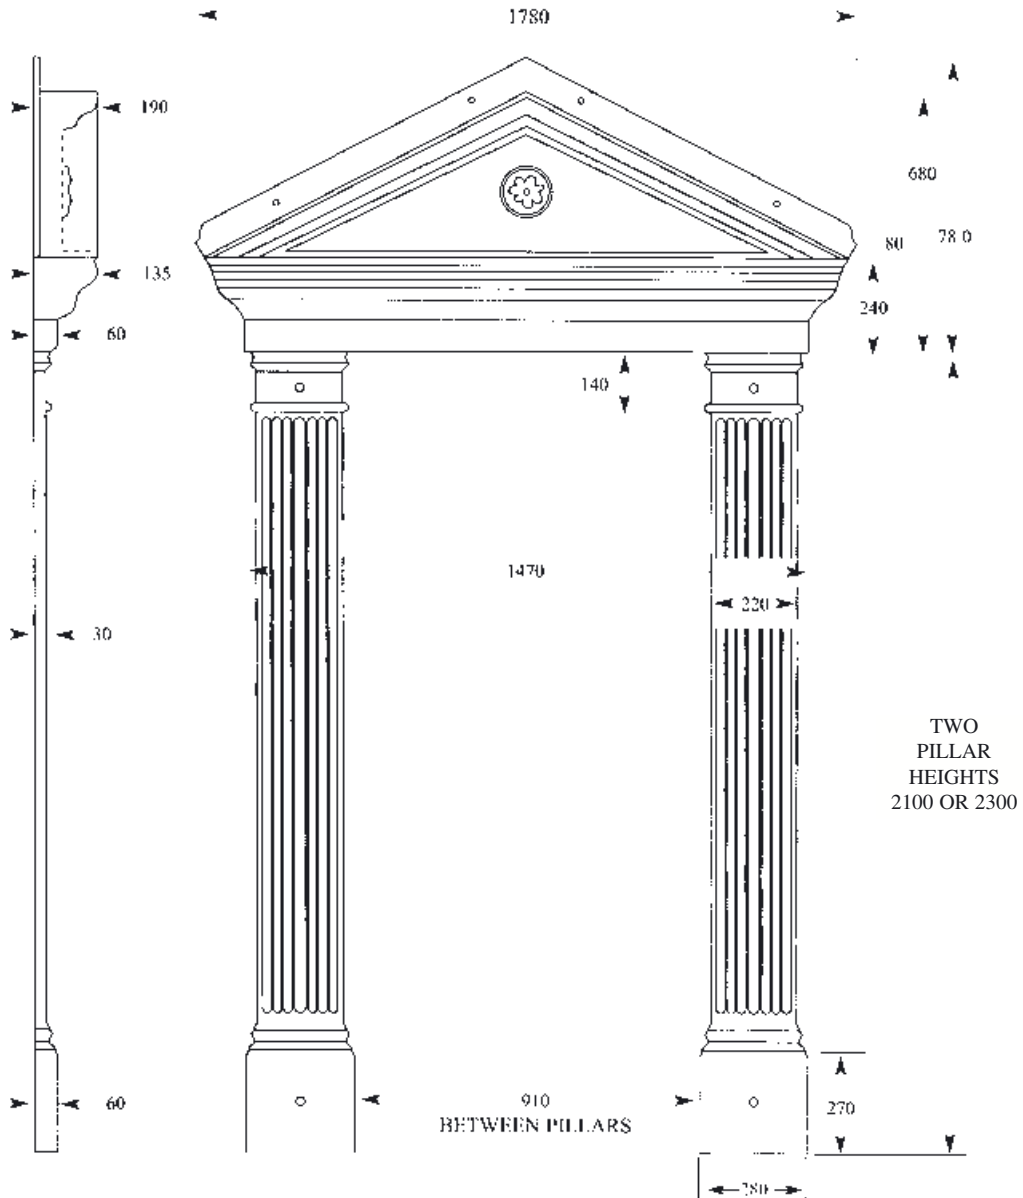

VICTORIAN DOOR SURROUND

Victorian with side wings now available for wider openings.

Available in Various Colours:

- 3 Shades of White: Standard, Ultra, Deeplas
- Chocolate Brown, Light Oak & Black

Pillars are also available separately.