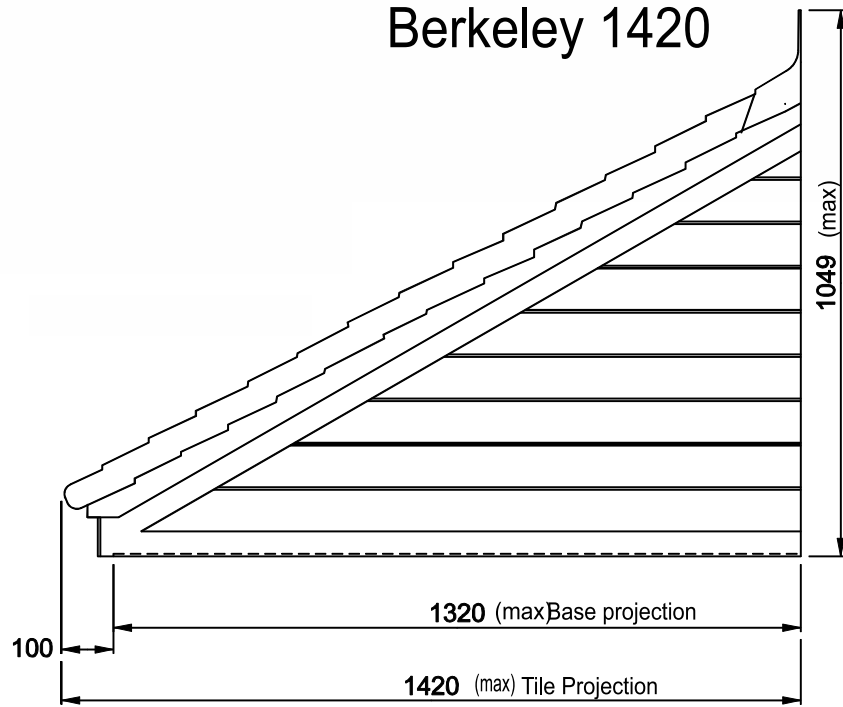

# Berkeley 1420

Tile available in Terracotta, Grey, or Brown

Special colours are available on request.

Due to moulding restrictions the height cannot be varied but will be reduced if the projection is changed