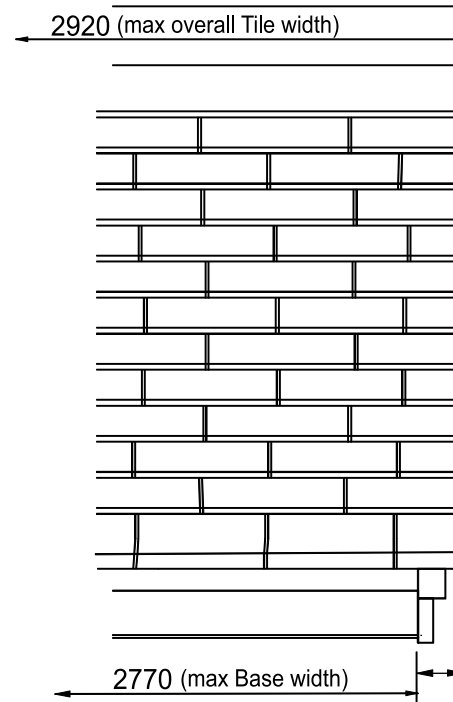

# Berkeley 1420

Tile available in Terracotta, Grey, or Brown

Special colours are available on request.

Due to moulding restrictions the height cannot be varied but will be reduced if the projection is changed

Base available in White, Brown, Light Oak, Rosewood, or Black

Tile width required

Base width required

Tile projection required

Base projection required

Tile Colour

Base Colour

Company Name