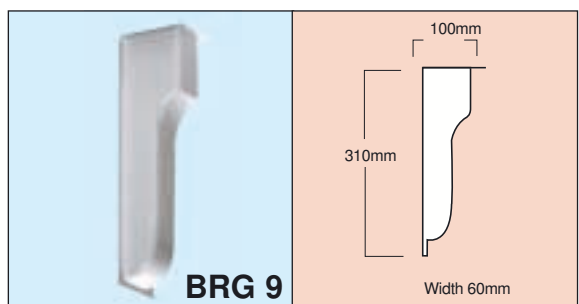

Available in white or brown smooth GRP