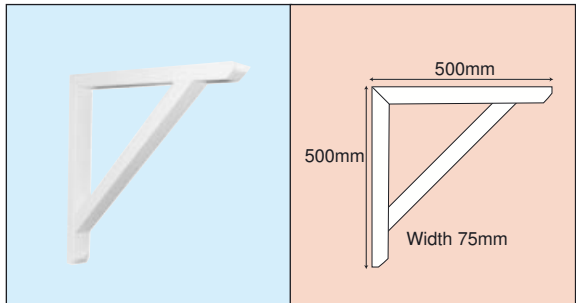

Available in white or brown smooth GRP

*Load Bearing Solid Resin Brackets

*Load Bearing Solid Resin Brackets

*Load Bearing Solid Resin Brackets

*Can be manufactured to any size

in a choice of white or brown GRP
fast & easy installation!