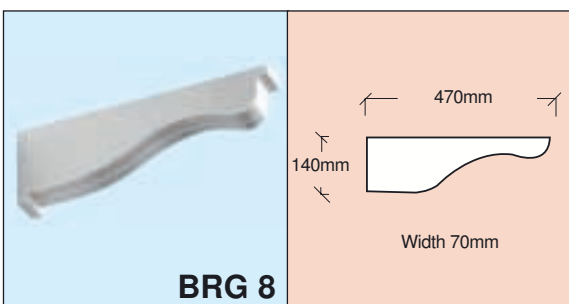

Available in white or brown smooth GRP