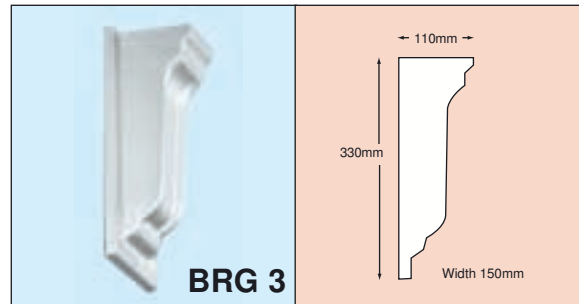

GRP Brackets and Corbels

decorative corbels

Available in white or brown smooth GRP

Available in white or brown smooth GRP

Available in white or brown smooth GRP

Available in white or brown smooth GRP

Available in white or brown woodgrain GRP

Available in white or brown smooth GRP

*Load Bearing Solid Resin Brackets

*Load Bearing Solid Resin Brackets

*Load Bearing Solid Resin Brackets

*Can be manufactured to any size

in a choice of white or brown GRP
fast & easy installation!