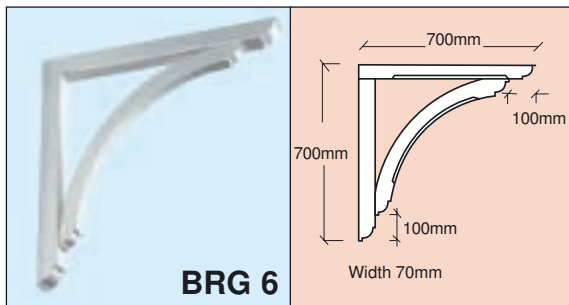

GRP Brackets and Corbels

decorative corbels

Available in white or brown smooth GRP

Available in white or brown smooth GRP

Available in white or brown smooth GRP

Available in white or brown smooth GRP

Available in white or brown woodgrain GRP

Available in white or brown smooth GRP

*Load Bearing Solid Resin Brackets

*Load Bearing Solid Resin Brackets

*Load Bearing Solid Resin Brackets

*Can be manufactured to any size

in a choice of white or brown GRP
fast & easy installation!