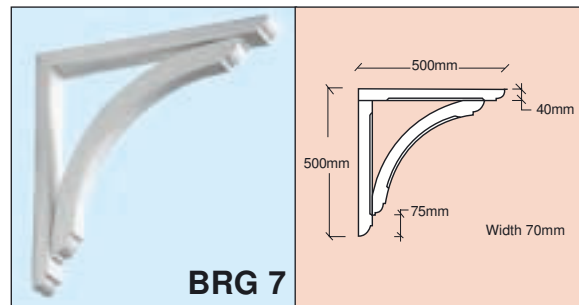

GRP Brackets and Corbels

decorative corbels

Available in white or brown smooth GRP

Available in white or brown smooth GRP

Available in white or brown smooth GRP

Available in white or brown smooth GRP

Available in white or brown woodgrain GRP

Available in white or brown smooth GRP

*Load Bearing Solid Resin Brackets

*Load Bearing Solid Resin Brackets

*Load Bearing Solid Resin Brackets

*Can be manufactured to any size

in a choice of white or brown GRP
fast & easy installation!