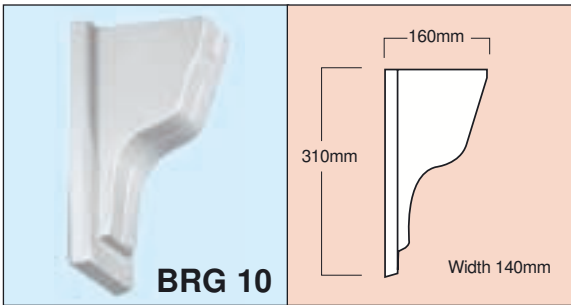

Available in white or brown woodgrain GRP

Available in white or brown smooth GRP

Available in white or brown smooth GRP

GRP Brackets and Corbels

Available in white or brown smooth GRP

Available in white or brown smooth GRP

Available in white or brown smooth GRP

*Load Bearing Solid Resin Brackets

*Load Bearing Solid Resin Brackets

*Load Bearing Solid Resin Brackets

*Can be manufactured to any size

in a choice of white or brown GRP
fast & easy installation!