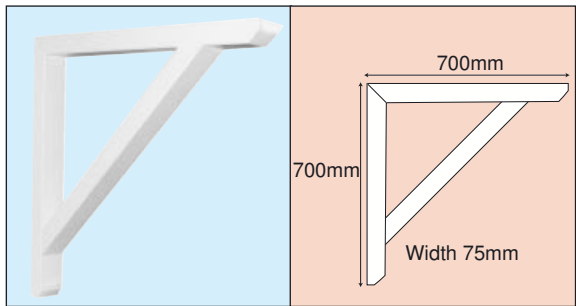

Available in white or brown smooth GRP

*Load Bearing Solid Resin Brackets

*Load Bearing Solid Resin Brackets

*Load Bearing Solid Resin Brackets

*Can be manufactured to any size

in a choice of white or brown GRP
fast & easy installation!