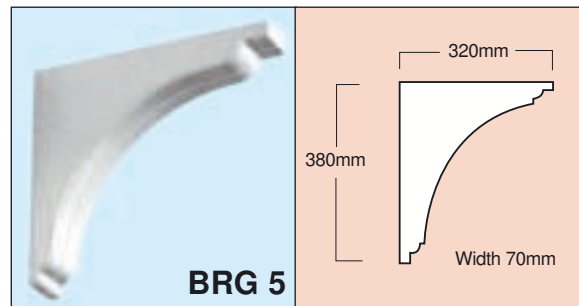

GRP Brackets and Corbels

decorative corbels

Available in white or brown smooth GRP

Available in white or brown smooth GRP

Available in white or brown smooth GRP

Available in white or brown smooth GRP

Available in white or brown woodgrain GRP

Available in white or brown smooth GRP

*Load Bearing Solid Resin Brackets

*Load Bearing Solid Resin Brackets

*Load Bearing Solid Resin Brackets

*Can be manufactured to any size

in a choice of white or brown GRP
fast & easy installation!