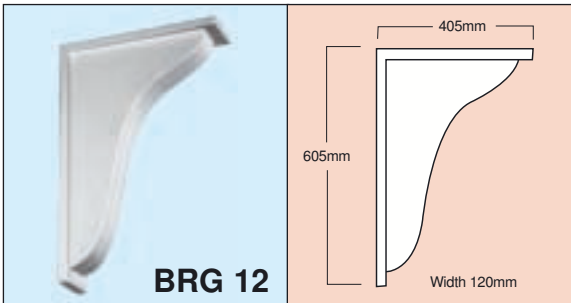

Available in white or brown woodgrain GRP

Available in white or brown smooth GRP

Available in white or brown smooth GRP

GRP Brackets and Corbels

Available in white or brown smooth GRP

Available in white or brown smooth GRP

Available in white or brown smooth GRP

*Load Bearing Solid Resin Brackets

*Load Bearing Solid Resin Brackets

*Load Bearing Solid Resin Brackets

*Can be manufactured to any size

in a choice of white or brown GRP
fast & easy installation!