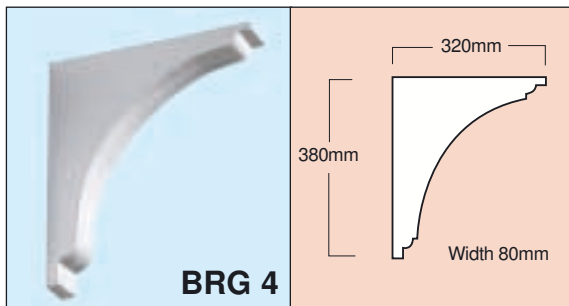

GRP Brackets and Corbels

decorative corbels

Available in white or brown smooth GRP

Available in white or brown smooth GRP

Available in white or brown smooth GRP

Available in white or brown smooth GRP

Available in white or brown woodgrain GRP

Available in white or brown smooth GRP

*Load Bearing Solid Resin Brackets

*Load Bearing Solid Resin Brackets

*Load Bearing Solid Resin Brackets

*Can be manufactured to any size

in a choice of white or brown GRP
fast & easy installation!