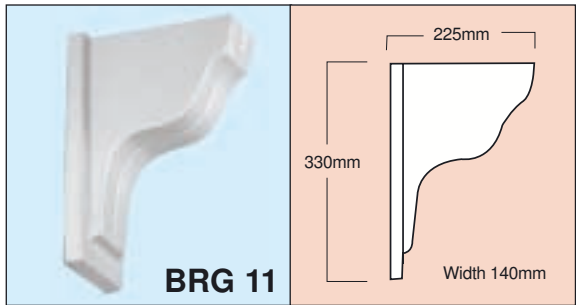

Available in white or brown woodgrain GRP

Available in white or brown smooth GRP

Available in white or brown smooth GRP

GRP Brackets and Corbels

Available in white or brown smooth GRP

Available in white or brown smooth GRP

Available in white or brown smooth GRP

*Load Bearing Solid Resin Brackets

*Load Bearing Solid Resin Brackets

*Load Bearing Solid Resin Brackets

*Can be manufactured to any size

in a choice of white or brown GRP
fast & easy installation!