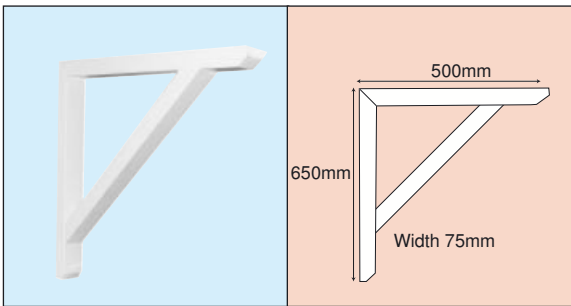

Available in white or brown smooth GRP

*Load Bearing Solid Resin Brackets

*Load Bearing Solid Resin Brackets

*Load Bearing Solid Resin Brackets

*Can be manufactured to any size

in a choice of white or brown GRP
fast & easy installation!