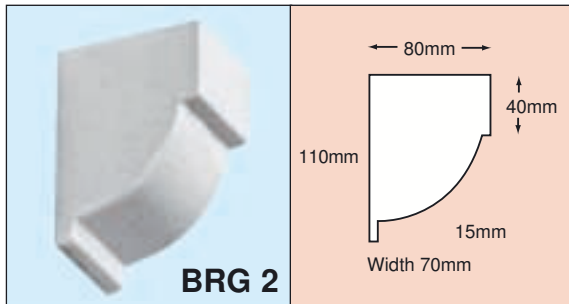

GRP Brackets and Corbels

decorative corbels

Available in white or brown smooth GRP

Available in white or brown smooth GRP

Available in white or brown smooth GRP

Available in white or brown smooth GRP

Available in white or brown woodgrain GRP

Available in white or brown smooth GRP

*Load Bearing Solid Resin Brackets

*Load Bearing Solid Resin Brackets

*Load Bearing Solid Resin Brackets

*Can be manufactured to any size

in a choice of white or brown GRP
fast & easy installation!