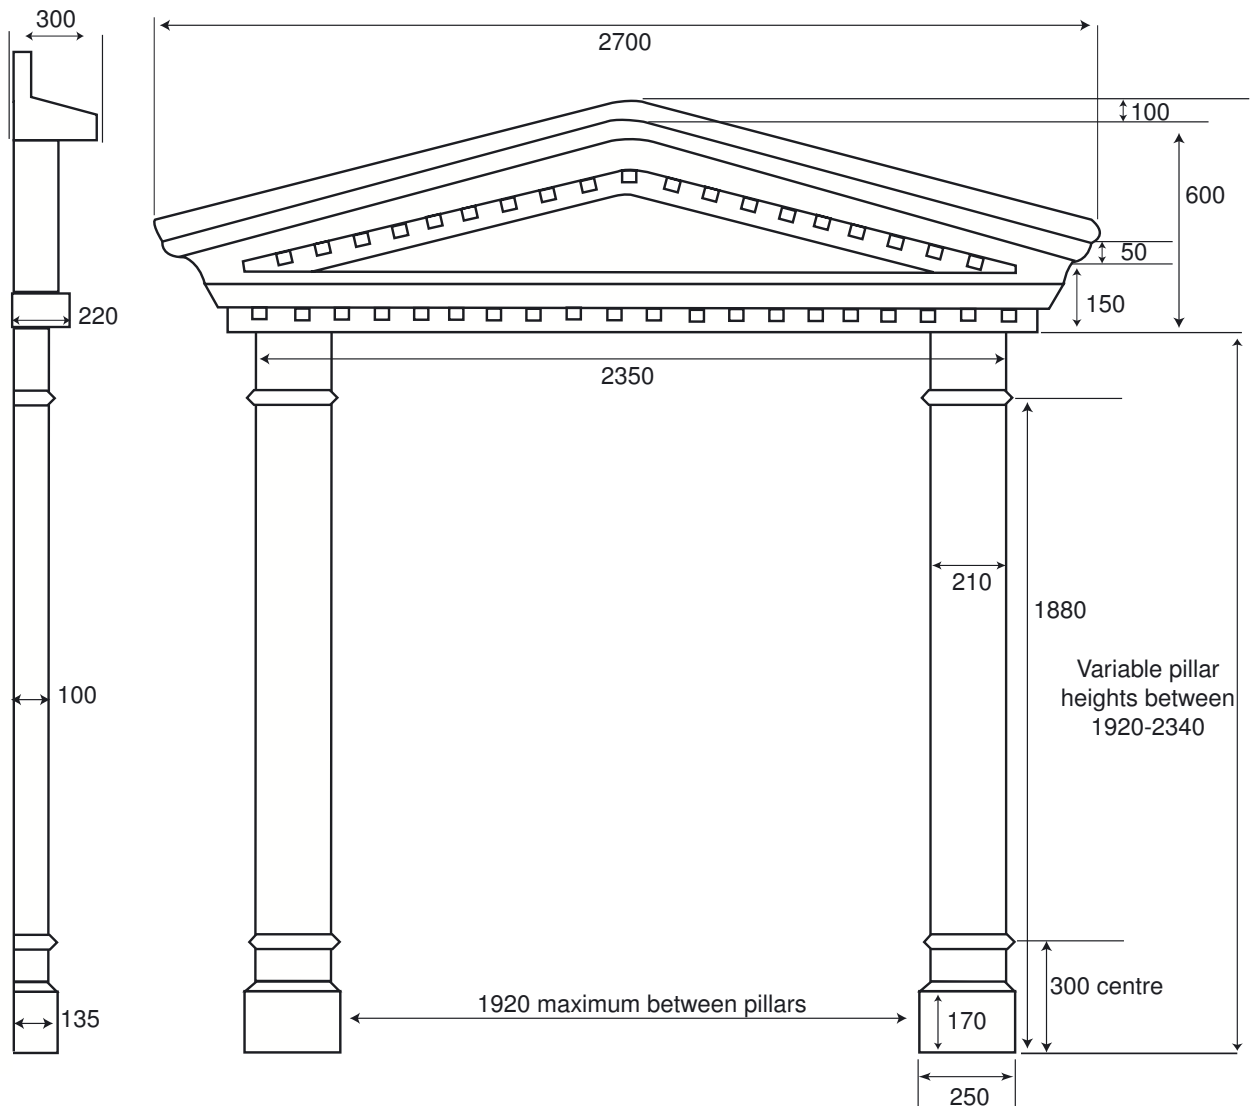

# VICTORIAN PORTICO DOOR SURROUND

*Manufactured in a Satin Finish*

**Available in Various Colours:**

- 3 Shades of White: Standard, Ultra, Deepplas
- Light Oak • Chocolate Brown • Rosewood

*(The top edge can be supplied with a lead effect finish.)*