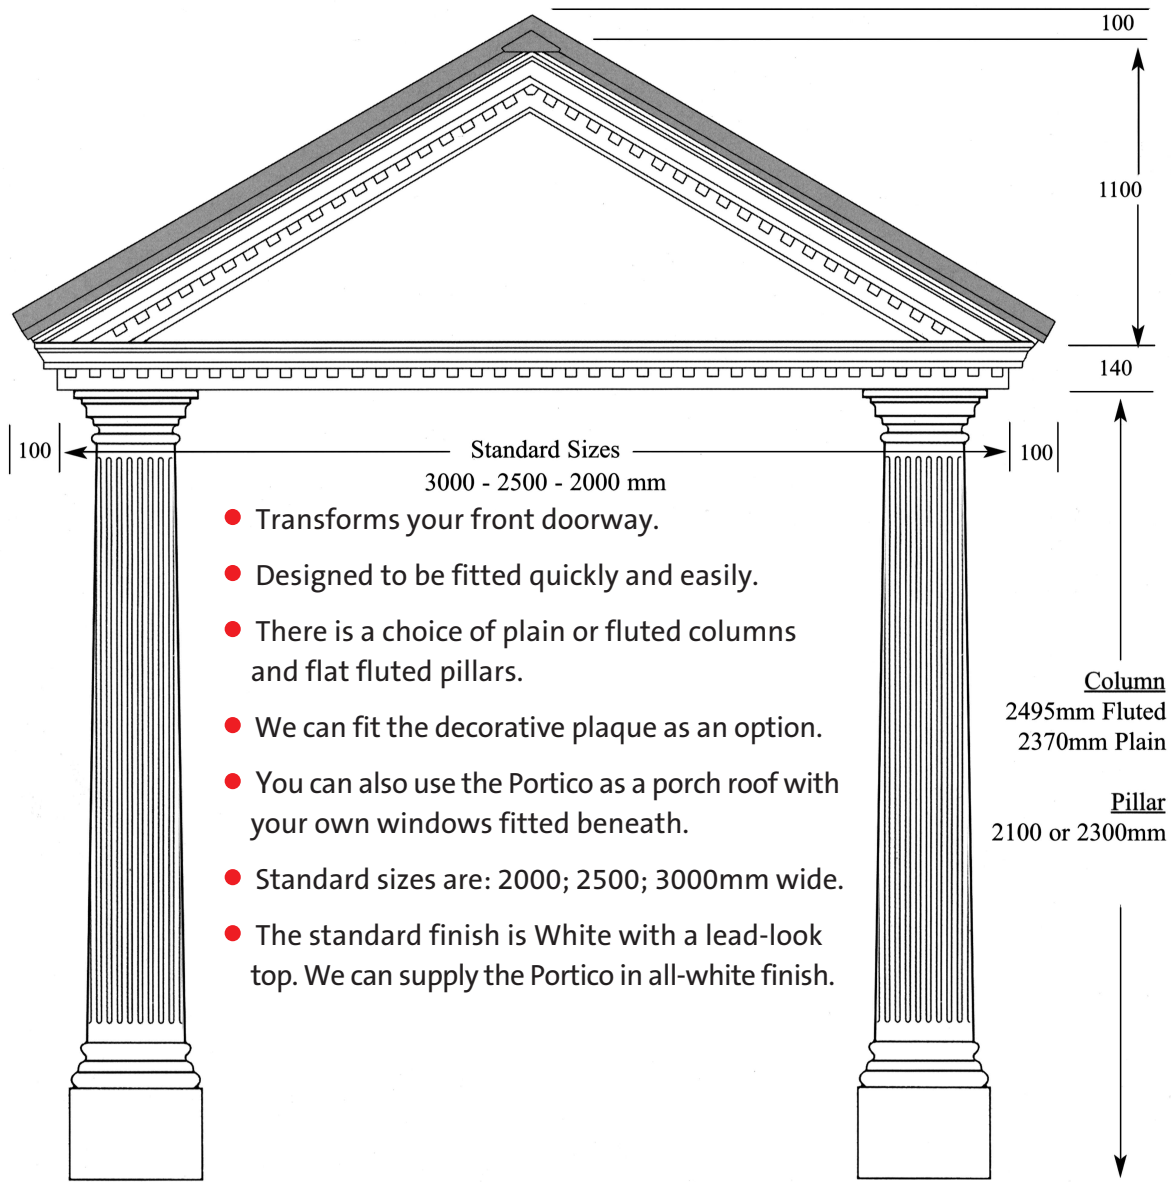

VICTORIAN PORTICO

Columns Options:

	Height	Width
Full Plain Column	2370mm	330mm
Half Plain Column	2370mm	330mm
Full Fluted Column	2495mm	350mm
Half Fluted Column	2495mm	350mm
Half Flat Fluted Pillar	2100mm	276mm
Half Flat Fluted Pillar	2300mm	276mm