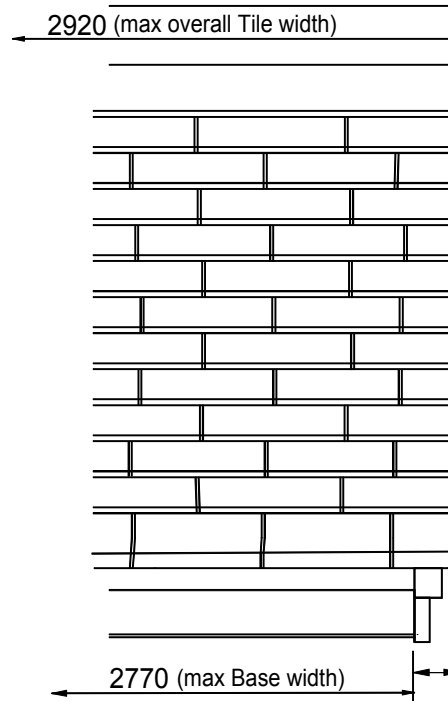

# Berkeley 1420

Tel: 01482 783631

Date

Tile available in Terracotta, Grey, or Brown

Special colours are available on request.

Due to moulding restrictions the height cannot be varied but will be reduced if the projection is changed

Base available in White, Brown, Light Oak, Rosewood, or Black

Tile width required

Base width required

Tile projection required

Base projection required

Tile Colour

Base Colour

Company Name